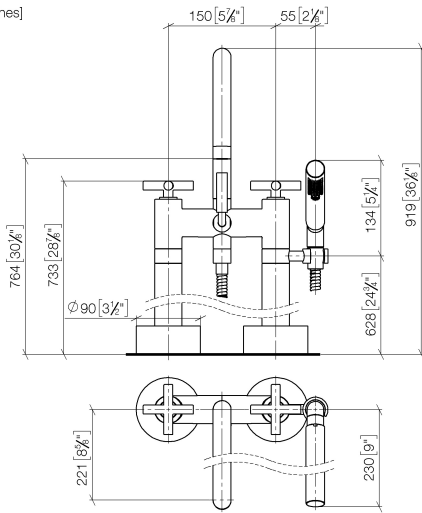

**TARA Two-hole bath mixer for free-standing assembly with hand shower set -
Brushed Champagne (22kt Gold)**

TARA

25 943 892

- 220mm projection
 - pivotable spout 180°
 - Hand shower: COMPACT RAIN, max. flow rate 6.8 l/min (at 3 bar)
 - spout: circular, air-enriched flow
 - hand shower with anti-scale system
 - rotary diverter for bath/shower
 - total height 920 mm
 - stand pipes height 628 mm
 - height up to aerator 765 mm
 - slide-on rosettes Ø 90 mm
 - gauge 150 mm
 - metal shower hose 1250mm with integrated anti-twist protection
 - pivotable shower holder on the right foot
 - max. flow 22 l/min at 3 bar flow pressure
- Intrinsic protection against back flow.**

Required miscellaneous

- Concealed floor mounting -**
- max. recess depth 160 mm
 - min. recess depth 80 mm

35 944 970 90

**TARA Two-hole bath mixer for free-standing assembly with hand shower set -
Brushed Champagne (22kt Gold)**

TARA

25 943 892
mm [inches]

Flow rate chart

Certificates

WRAS_2212005.

25 943 892

TARA Two-hole bath mixer for free-standing assembly with hand shower set - Brushed Champagne (22kt Gold)

TARA