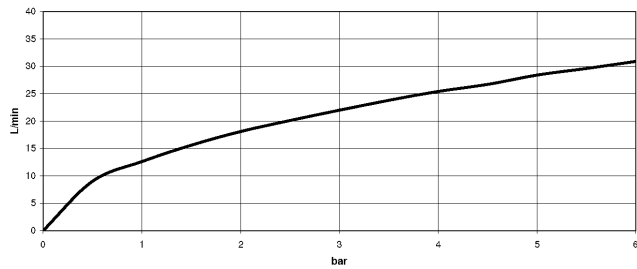

**TARA Two-hole bath mixer for free-standing assembly with hand shower set -
Brushed Champagne (22kt Gold)**

TARA

25 943 892

- 220mm projection
 - pivotable spout 180°
 - Hand shower: COMPACT RAIN, max. flow rate 6.8 l/min (at 3 bar)
 - spout: circular, air-enriched flow
 - hand shower with anti-scale system
 - rotary diverter for bath/shower
 - total height 920 mm
 - stand pipes height 628 mm
 - height up to aerator 765 mm
 - slide-on rosettes Ø 90 mm
 - gauge 150 mm
 - metal shower hose 1250mm with integrated anti-twist protection
 - pivotable shower holder on the right foot
 - max. flow 22 l/min at 3 bar flow pressure
- Intrinsic protection against back flow.**

Required miscellaneous

- Concealed floor mounting -**
- max. recess depth 160 mm
 - min. recess depth 80 mm

35 944 970 90

**TARA Two-hole bath mixer for free-standing assembly with hand shower set -
Brushed Champagne (22kt Gold)**

TARA

25 943 892
mm [inches]

Flow rate chart

Certificates

WRAS_2212005.

25 943 892

TARA Two-hole bath mixer for free-standing assembly with hand shower set - Brushed Champagne (22kt Gold)

TARA